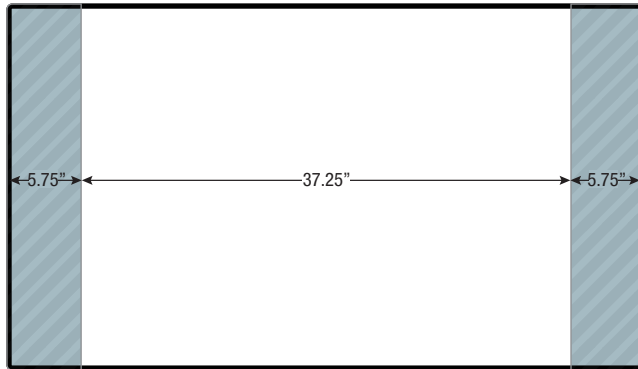

# 55" Non-Touch Screen

**WEIGHT**  
35 LB

**MOUNT**  
VESA 400X200MM

**DATA/POWER PLACEMENT**  
CAT6 DATA JACK AND 20AMP DUPLEX RECEPTACLE W/SURGE PROTECTION

**KEEP POWER/DATA OUTLETS WITHIN SHADED AREA**