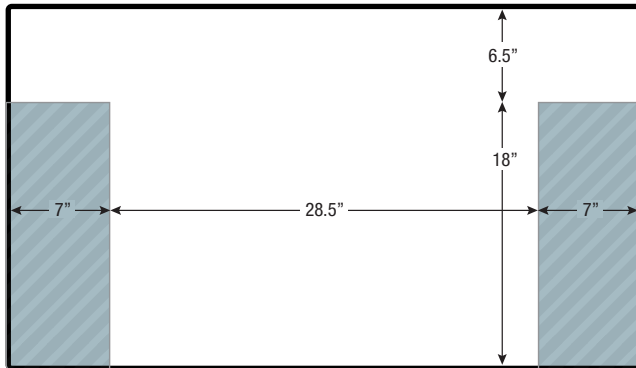

TouchTour[®]
CONNECT

48" Non-Touch Screen

WEIGHT
25 LB

MOUNT
VESA 200X200MM

DATA/POWER PLACEMENT
CAT6 DATA JACK AND 20AMP DUPLEX RECEPTACLE W/SURGE PROTECTION

KEEP POWER/DATA OUTLETS WITHIN SHADED AREA