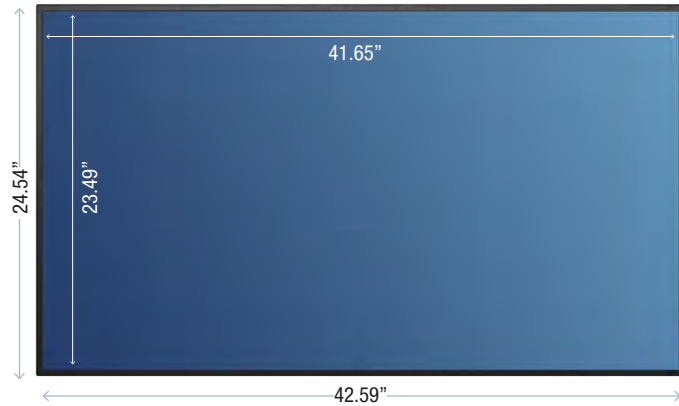

TouchTour[®]
CONNECT

48" Non-Touch Screen

WEIGHT
25 LB

MOUNT
VESA 200X200MM

DATA/POWER PLACEMENT
CAT6 DATA JACK AND 20AMP DUPLEX RECEPTACLE W/SURGE PROTECTION

KEEP POWER/DATA OUTLETS WITHIN SHADED AREA