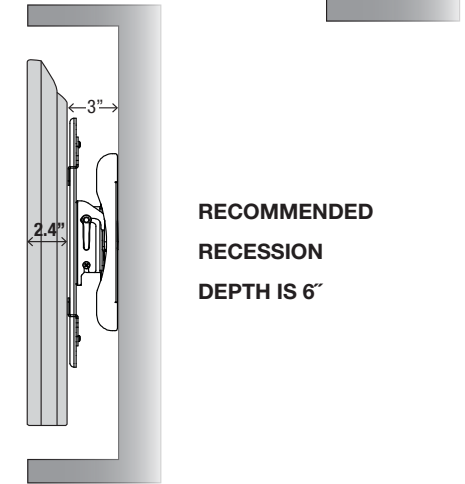

# 43" Non-Touch Screen

**WEIGHT**  
19 LB

**MOUNT**  
VESA 200X200MM

### DATA/POWER PLACEMENT

CAT6 DATA JACK AND 20AMP DUPLEX RECEPTACLE W/SURGE PROTECTION

KEEP POWER/DATA OUTLETS WITHIN SHADED AREA

**RECOMMENDED  
RECESSION  
DEPTH IS 6"**