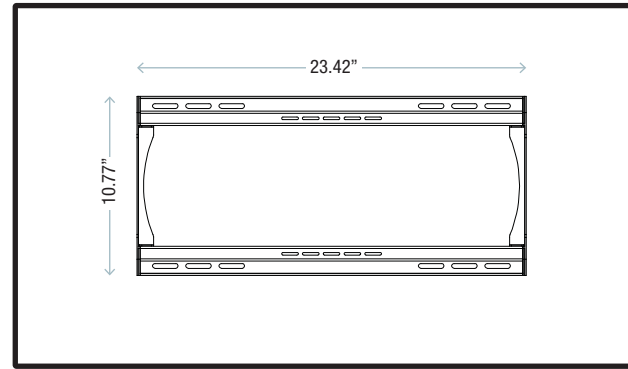

# 43" Non-Touch Screen

**WEIGHT**  
19 LB

**MOUNT**  
VESA 200X200MM

### DATA/POWER PLACEMENT

CAT6 DATA JACK AND 20AMP DUPLEX RECEPTACLE W/SURGE PROTECTION

KEEP POWER/DATA OUTLETS WITHIN SHADED AREA

**RECOMMENDED  
RECESSION  
DEPTH IS 6"**