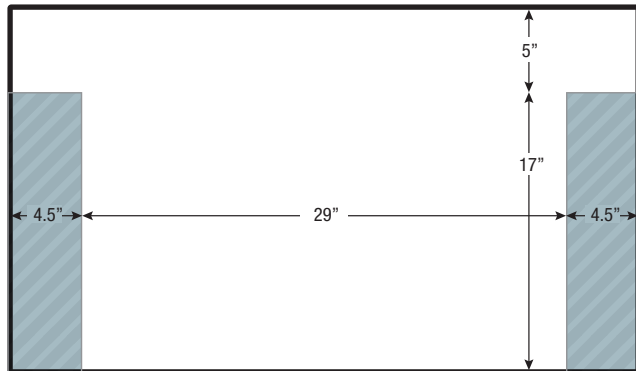

# 43" Non-Touch Screen

**WEIGHT**  
19 LB

**MOUNT**  
VESA 200X200MM

### DATA/POWER PLACEMENT

CAT6 DATA JACK AND 20AMP DUPLEX RECEPTACLE W/SURGE PROTECTION

KEEP POWER/DATA OUTLETS WITHIN SHADED AREA

**RECOMMENDED  
RECESSION  
DEPTH IS 6"**