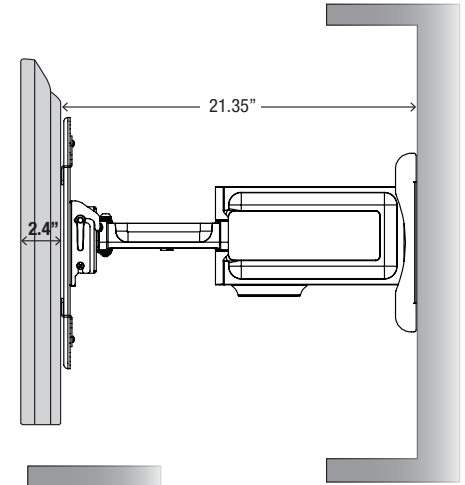

# 43" Non-Touch Screen

**WEIGHT**  
19 LB

**MOUNT**  
VESA 200X200MM

### DATA/POWER PLACEMENT

CAT6 DATA JACK AND 20AMP DUPLEX RECEPTACLE W/SURGE PROTECTION

KEEP POWER/DATA OUTLETS WITHIN SHADED AREA

**RECOMMENDED  
RECESSION  
DEPTH IS 6"**