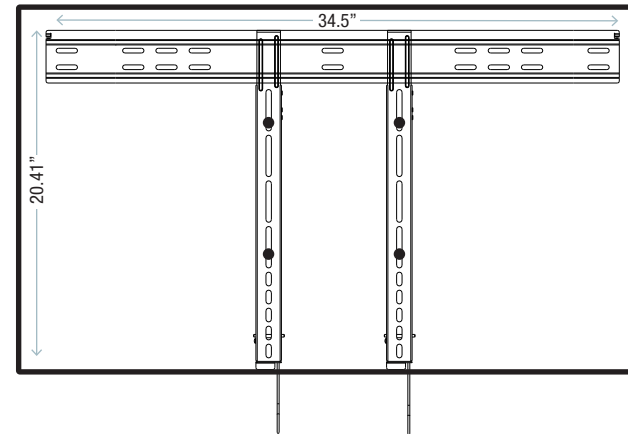

# 43" Non-Touch Screen

**WEIGHT**  
19 LB

**MOUNT**  
VESA 200X200MM

### DATA/POWER PLACEMENT

CAT6 DATA JACK AND 20AMP DUPLEX RECEPTACLE W/SURGE PROTECTION

KEEP POWER/DATA OUTLETS WITHIN SHADED AREA

**RECOMMENDED  
RECESSION  
DEPTH IS 6"**