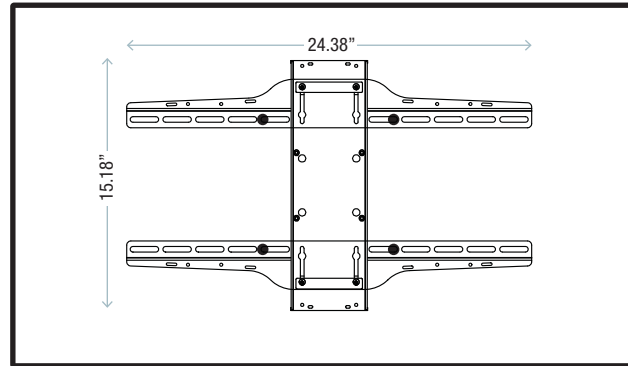

# 43" Non-Touch Screen

**WEIGHT**  
19 LB

**MOUNT**  
VESA 200X200MM

### DATA/POWER PLACEMENT

CAT6 DATA JACK AND 20AMP DUPLEX RECEPTACLE W/SURGE PROTECTION

KEEP POWER/DATA OUTLETS WITHIN SHADED AREA

**RECOMMENDED  
RECESSION  
DEPTH IS 6"**