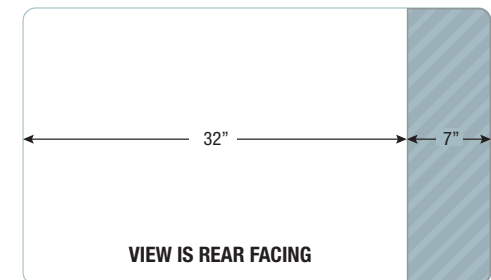

DATA/POWER PLACEMENT

CAT6 DATA JACK AND 20AMP DUPLEX RECEPTACLE W/SURGE PROTECTION

KEEP POWER/DATA OUTLETS WITHIN SHADED AREA