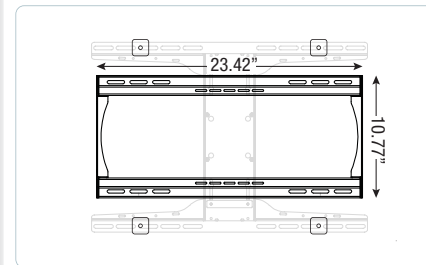

### DIMENSIONS

WIDTH: 39.2"  
HEIGHT: 23.2"  
DEPTH: 3.8"

### ACTIVE DISPLAY AREA

WIDTH: 36.6"  
HEIGHT: 20.1"

INFRARED 10-TOUCH TECHNOLOGY

### MOUNTING OPTIONS

VESA 400X400MM

For additional information please contact our Logistics Team, Engrain's experts in hardware and installation:

[LOGISTICS@ENGRAIN.COM](mailto:LOGISTICS@ENGRAIN.COM)

**ENGRAIN**

## RECESSED WALL INSTALL

\*When recessed into a wall, a 2" space is recommended around the panel. Recommended recession depth is 7"