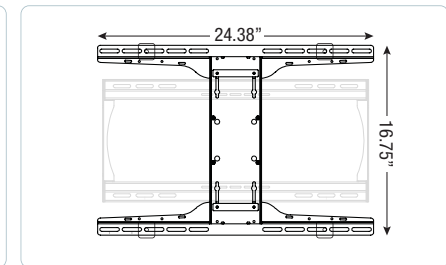

### DIMENSIONS

WIDTH: 39.2"  
HEIGHT: 23.2"  
DEPTH: 3.8"

### ACTIVE DISPLAY AREA

WIDTH: 36.6"  
HEIGHT: 20.1"

INFRARED 10-TOUCH TECHNOLOGY

### MOUNTING OPTIONS

VESA 400X400MM

For additional information please contact our Logistics Team, Engrain's experts in hardware and installation:

[LOGISTICS@ENGRAIN.COM](mailto:LOGISTICS@ENGRAIN.COM)

**ENGRAIN**

## RECESSED WALL INSTALL

\*When recessed into a wall, a 2" space is recommended around the panel. Recommended recession depth is 7"