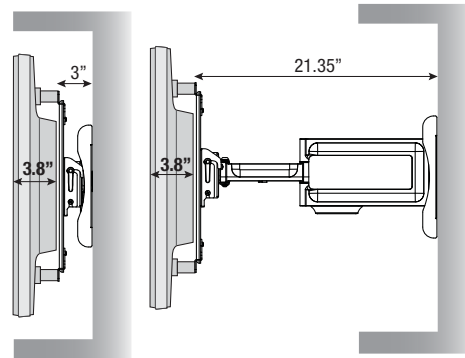

### DIMENSIONS

WIDTH: 39.2"  
HEIGHT: 23.2"  
DEPTH: 3.8"

### ACTIVE DISPLAY AREA

WIDTH: 36.6"  
HEIGHT: 20.1"

INFRARED 10-TOUCH TECHNOLOGY

### MOUNTING OPTIONS

VESA 400X400MM

For additional information please contact our Logistics Team, Engrain's experts in hardware and installation:

[LOGISTICS@ENGRAIN.COM](mailto:LOGISTICS@ENGRAIN.COM)

**ENGRAIN**

## RECESSED WALL INSTALL

\*When recessed into a wall, a 2" space is recommended around the panel. Recommended recession depth is 7"