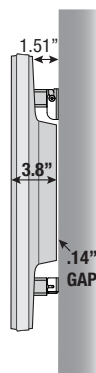

FLAT WALL INSTALL