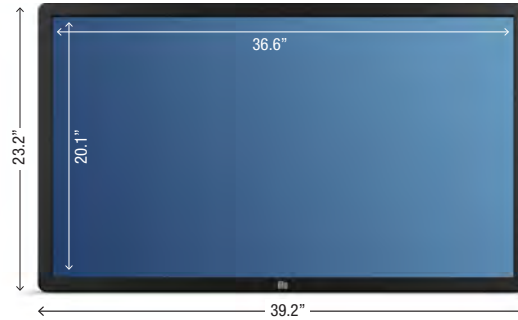

TouchTour®

VIEWS AND DIMENSIONS

FRONT