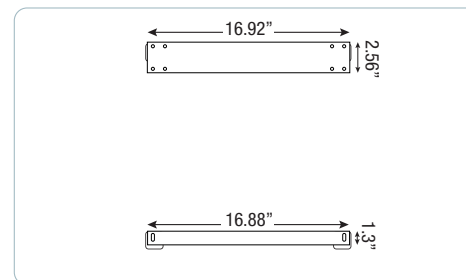

FLAT WALL INSTALL