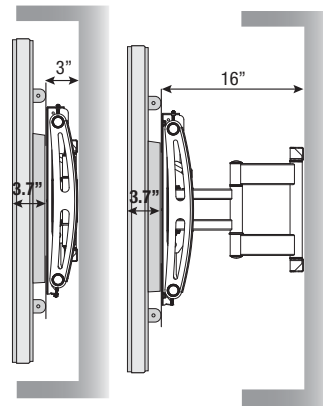

TouchTour®

VIEWS AND DIMENSIONS

FRONT

SIDE

BACK

70" Interactive Touch Screen

DIMENSIONS

WIDTH: 62.87"
 HEIGHT: 36.4"
 DEPTH: 3.7"

ACTIVE DISPLAY AREA

WIDTH: 60.7"
 HEIGHT: 34.2"

INFRARED 10-TOUCH TECHNOLOGY

WEIGHT

ACTUAL WITH COMPUTER MODULE: 153.8 LBS

MOUNTING OPTIONS

VESA 600X600MM

For additional information please contact our Logistics Team, Engrain's experts in hardware and installation:

LOGISTICS@ENGRAIN.COM

ENGRAIN

RECESSED WALL INSTALL

*When recessed into a wall, a 2" space is recommended around the panel. Recommended recession depth is 7"

FLAT WALL INSTALL

DATA/POWER PLACEMENT

CAT6 DATA JACK AND 20AMP DUPLEX RECEPTACLE W/SURGE PROTECTION