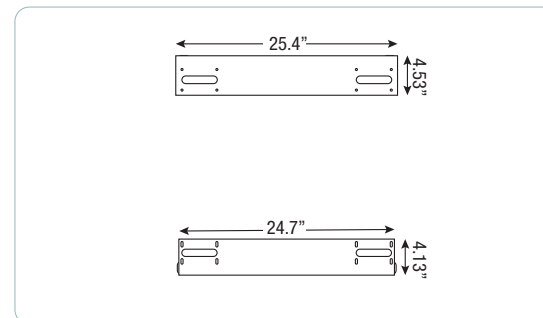

ACTIVE DISPLAY AREA

WIDTH: 60.7"
 HEIGHT: 34.2"

INFRARED 10-TOUCH TECHNOLOGY

WEIGHT

ACTUAL WITH COMPUTER MODULE: 153.8 LBS

MOUNTING OPTIONS

VESA 600X600MM

For additional information please contact our Logistics Team, Engrain's experts in hardware and installation:

LOGISTICS@ENGRAIN.COM

ENGRAIN

RECESSED WALL INSTALL

*When recessed into a wall, a 2" space is recommended around the panel. Recommended recession depth is 7"

FLAT WALL INSTALL

DATA/POWER PLACEMENT

CAT6 DATA JACK AND 20AMP DUPLEX RECEPTACLE W/SURGE PROTECTION