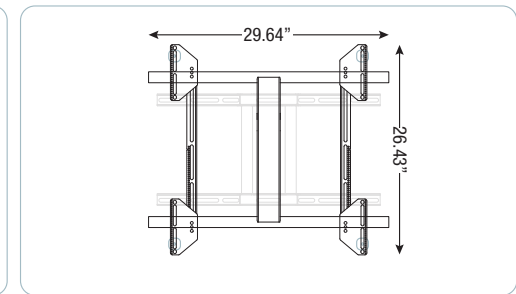

TouchTour®

VIEWS AND DIMENSIONS

FRONT

SIDE

BACK

70" Interactive Touch Screen

DIMENSIONS

WIDTH: 62.87"
 HEIGHT: 36.4"
 DEPTH: 3.7"

ACTIVE DISPLAY AREA

WIDTH: 60.7"
 HEIGHT: 34.2"

INFRARED 10-TOUCH TECHNOLOGY

WEIGHT

ACTUAL WITH COMPUTER MODULE: 153.8 LBS

MOUNTING OPTIONS

VESA 600X600MM

For additional information please contact our Logistics Team, Engrain's experts in hardware and installation:

LOGISTICS@ENGRAIN.COM

ENGRAIN

RECESSED WALL INSTALL

*When recessed into a wall, a 2" space is recommended around the panel. Recommended recession depth is 7"

FLAT WALL INSTALL

DATA/POWER PLACEMENT

CAT6 DATA JACK AND 20AMP DUPLEX RECEPTACLE W/SURGE PROTECTION