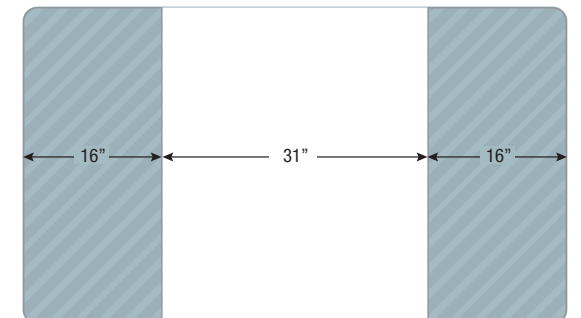

ACTIVE DISPLAY AREA

WIDTH: 60.7"
 HEIGHT: 34.2"

INFRARED 10-TOUCH TECHNOLOGY

WEIGHT

ACTUAL WITH COMPUTER MODULE: 153.8 LBS

MOUNTING OPTIONS

VESA 600X600MM

For additional information please contact our Logistics Team, Engrain's experts in hardware and installation:

LOGISTICS@ENGRAIN.COM

ENGRAIN

RECESSED WALL INSTALL

*When recessed into a wall, a 2" space is recommended around the panel. Recommended recession depth is 7"

FLAT WALL INSTALL

DATA/POWER PLACEMENT

CAT6 DATA JACK AND 20AMP DUPLEX RECEPTACLE W/SURGE PROTECTION