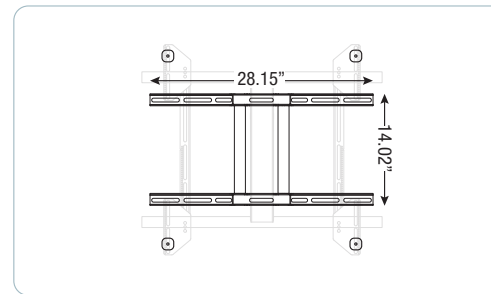

TouchTour®

VIEWS AND DIMENSIONS

FRONT

SIDE

BACK

70" Interactive Touch Screen

DIMENSIONS

WIDTH: 62.87"
 HEIGHT: 36.4"
 DEPTH: 3.7"

ACTIVE DISPLAY AREA

WIDTH: 60.7"
 HEIGHT: 34.2"

INFRARED 10-TOUCH TECHNOLOGY

WEIGHT

ACTUAL WITH COMPUTER MODULE: 153.8 LBS

MOUNTING OPTIONS

VESA 600X600MM

For additional information please contact our Logistics Team, Engrain's experts in hardware and installation:

LOGISTICS@ENGRAIN.COM

ENGRAIN

RECESSED WALL INSTALL

*When recessed into a wall, a 2" space is recommended around the panel. Recommended recession depth is 7"

FLAT WALL INSTALL

DATA/POWER PLACEMENT

CAT6 DATA JACK AND 20AMP DUPLEX RECEPTACLE W/SURGE PROTECTION