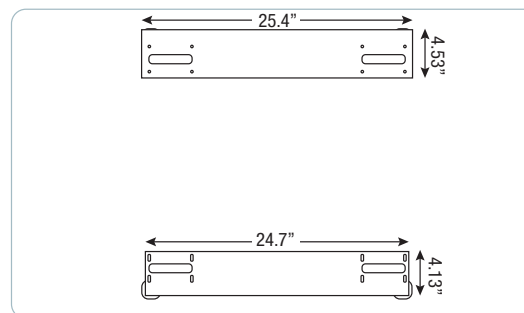

TouchTour®

VIEWS AND DIMENSIONS

FRONT

SIDE

BACK

55" Interactive Touch Screen

DIMENSIONS

WIDTH: 49.87"
HEIGHT: 29.03"
DEPTH: 3.4"

ACTIVE DISPLAY AREA

WIDTH: 47.62"
HEIGHT: 26.79"

INFRARED 10-TOUCH TECHNOLOGY

WEIGHT

ACTUAL WITH COMPUTER MODULE: 103.2 LBS

MOUNTING OPTIONS

VESA 600X600MM

For additional information please contact our Logistics Team, Engrain's experts in hardware and installation:

LOGISTICS@ENGRAIN.COM

ENGRAIN

RECESSED WALL INSTALL

*When recessed into a wall, a 2" space is recommended around the panel. Recommended recession depth is 7"

FLAT WALL INSTALL

DATA/POWER PLACEMENT

CAT6 DATA JACK AND 20AMP DUPLEX RECEPTACLE W/SURGE PROTECTION