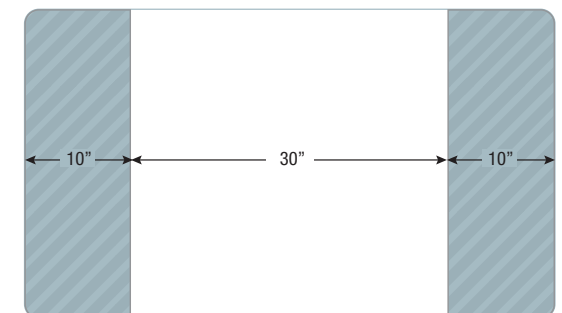

ACTIVE DISPLAY AREA

WIDTH: 47.62"
HEIGHT: 26.79"

INFRARED 10-TOUCH TECHNOLOGY

WEIGHT

ACTUAL WITH COMPUTER MODULE: 103.2 LBS

MOUNTING OPTIONS

VESA 600X600MM

For additional information please contact our Logistics Team, Engrain's experts in hardware and installation:

LOGISTICS@ENGRAIN.COM

ENGRAIN

RECESSED WALL INSTALL

*When recessed into a wall, a 2" space is recommended around the panel. Recommended recession depth is 7"

FLAT WALL INSTALL

DATA/POWER PLACEMENT

CAT6 DATA JACK AND 20AMP DUPLEX RECEPTACLE W/SURGE PROTECTION