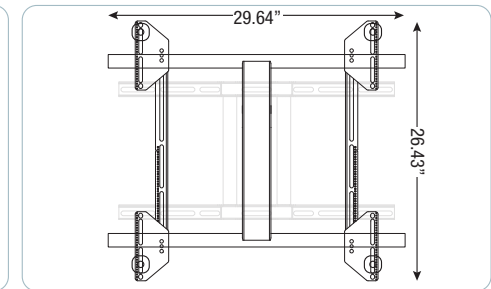

TouchTour®

VIEWS AND DIMENSIONS

FRONT

SIDE

BACK

55" Interactive Touch Screen

DIMENSIONS

WIDTH: 49.87"
HEIGHT: 29.03"
DEPTH: 3.4"

ACTIVE DISPLAY AREA

WIDTH: 47.62"
HEIGHT: 26.79"

INFRARED 10-TOUCH TECHNOLOGY

WEIGHT

ACTUAL WITH COMPUTER MODULE: 103.2 LBS

MOUNTING OPTIONS

VESA 600X600MM

For additional information please contact our Logistics Team, Engrain's experts in hardware and installation:

LOGISTICS@ENGRAIN.COM

ENGRAIN

RECESSED WALL INSTALL

*When recessed into a wall, a 2" space is recommended around the panel. Recommended recession depth is 7"

FLAT WALL INSTALL

DATA/POWER PLACEMENT

CAT6 DATA JACK AND 20AMP DUPLEX RECEPTACLE W/SURGE PROTECTION