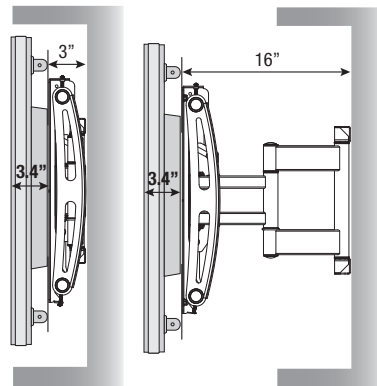

TouchTour®

VIEWS AND DIMENSIONS

FRONT

SIDE

BACK

55" Interactive Touch Screen

DIMENSIONS

WIDTH: 49.87"
HEIGHT: 29.03"
DEPTH: 3.4"

ACTIVE DISPLAY AREA

WIDTH: 47.62"
HEIGHT: 26.79"

INFRARED 10-TOUCH TECHNOLOGY

WEIGHT

ACTUAL WITH COMPUTER MODULE: 103.2 LBS

MOUNTING OPTIONS

VESA 600X600MM

For additional information please contact our Logistics Team, Engrain's experts in hardware and installation:

LOGISTICS@ENGRAIN.COM

ENGRAIN

RECESSED WALL INSTALL

*When recessed into a wall, a 2" space is recommended around the panel. Recommended recession depth is 7"

FLAT WALL INSTALL

DATA/POWER PLACEMENT

CAT6 DATA JACK AND 20AMP DUPLEX RECEPTACLE W/SURGE PROTECTION