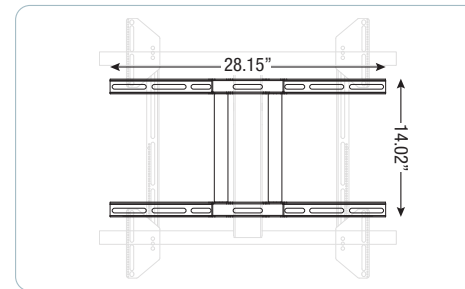

TouchTour®

VIEWS AND DIMENSIONS

FRONT

SIDE

BACK

55" Interactive Touch Screen

DIMENSIONS

WIDTH: 49.87"
HEIGHT: 29.03"
DEPTH: 3.4"

ACTIVE DISPLAY AREA

WIDTH: 47.62"
HEIGHT: 26.79"

INFRARED 10-TOUCH TECHNOLOGY

WEIGHT

ACTUAL WITH COMPUTER MODULE: 103.2 LBS

MOUNTING OPTIONS

VESA 600X600MM

For additional information please contact our Logistics Team, Engrain's experts in hardware and installation:

LOGISTICS@ENGRAIN.COM

ENGRAIN

RECESSED WALL INSTALL

*When recessed into a wall, a 2" space is recommended around the panel. Recommended recession depth is 7"

FLAT WALL INSTALL

DATA/POWER PLACEMENT

CAT6 DATA JACK AND 20AMP DUPLEX RECEPTACLE W/SURGE PROTECTION